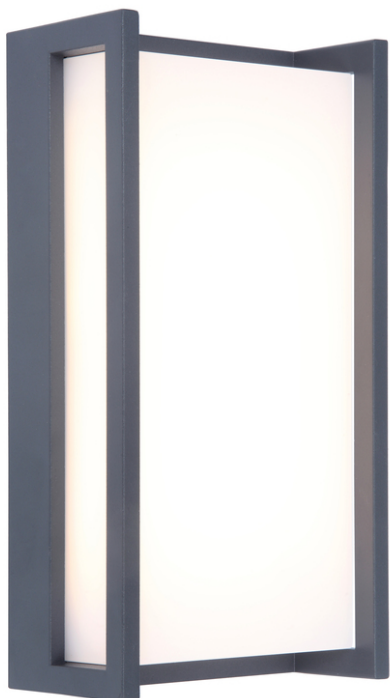

QUBO

Wall light creating a stunning atmosphere while making an architectural statement. Ideal for general lighting in your garden or terrace. This model is also available as bollard.

General information

Item Number :	5193001118
Light Type :	Wall Light
Fixture material :	HEAVY-DUTY ALUMINIUM
Diffusor material :	OPAL PC
Fixture Color :	Dark Grey
EAN number :	6939412047102
Warranty :	5 Years

Light engine

Dimensions

Width :	110 mm
Length :	71 mm
Height :	220 mm